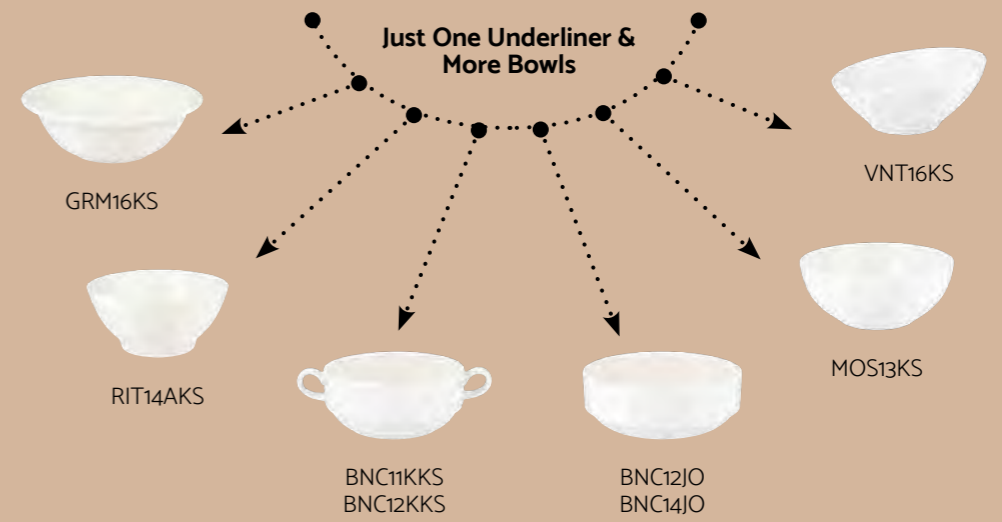

Oval Dish				Rectangular Plate		
	GRM15OKY	15 x 8,5 cm	12		GRM12DKY	12 x 8,5 cm	12
	GRM19OKY	19 x 11 cm	12		GRM14DKY	14 x 10 cm	12
	GRM24OKY	24 x 14 cm	12		GRM17DKY	17 x 11,5 cm	12
	GRM29OKY	29 x 17 cm	6		GRM20DKY	20 x 14 cm	6
	GRM34OKY	34 x 19 cm	6				

	Bowl				Bowl		
RIT14AKS	14 cm	450 cc	12	VNT16KS	16 cm	350 cc	12

	Consomme Bowl				Bowl		
BNC12KKS	12 cm	350 cc	12	MOS13KS	13 cm	450 cc	12

	Stackable Bowl		
BNC12JO	12 cm	350 cc	12
BNC14JO	14 cm	500 cc	12

	Bowl Underliner	
GRM19KKT	19 cm	12