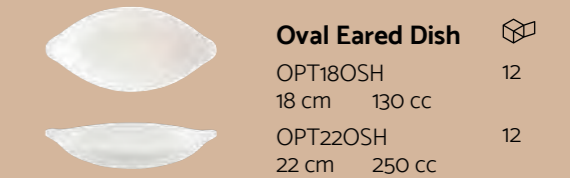

12

Square Plate
MOV34KR 27 x 25 cm
MOV41KR 32 x 30 cm

6

Square Bowl
MOV10KS 8 x 8,5 cm

24

Oven to Table

Thanks to this unique collection, you not only easily transfer your dishes to the table but also enrich your table with a stunning presentation. This collection, which stands out with its stylish design, is a perfect option for chefs seeking functionality and aesthetics. Oven to Table Collection brings elegance to your table presentation, and its chic design details draw attention. Balancing functionality and aesthetics, this collection is an ideal choice for every chef who values both the practical and the beautiful. For those chefs who prioritize both the visual appeal and the taste, the Oven to Table Collection is an indispensable option for elevating dining experiences

Visit this collection online to share

Quantity Per Box

Edge Chip Warranty

Stackable

New Product

Oven Dish

OPT31FK	1
31 cm	
OPT36FK	1
36 cm	

Round Eared Dish

OPT15SH	12
15 cm	
OPT17SH	12
17 cm	
OPT20SH	12
20 cm	

Pan

OPT16PN	12
16 cm	

Oval Eared Dish

OPT18OSH	12
18 cm 130 cc	
OPT22OSH	12
22 cm 250 cc	

Ramekin Bowl

OPT7RSF	24
7 cm 75 cc	
OPT9RSF	24
9 cm 210 cc	
OPT10RSF	24
10 cm 320 cc	
OPT11RSF	24
11 cm 330 cc	
OPT14RSF	24
14 cm 500 cc	