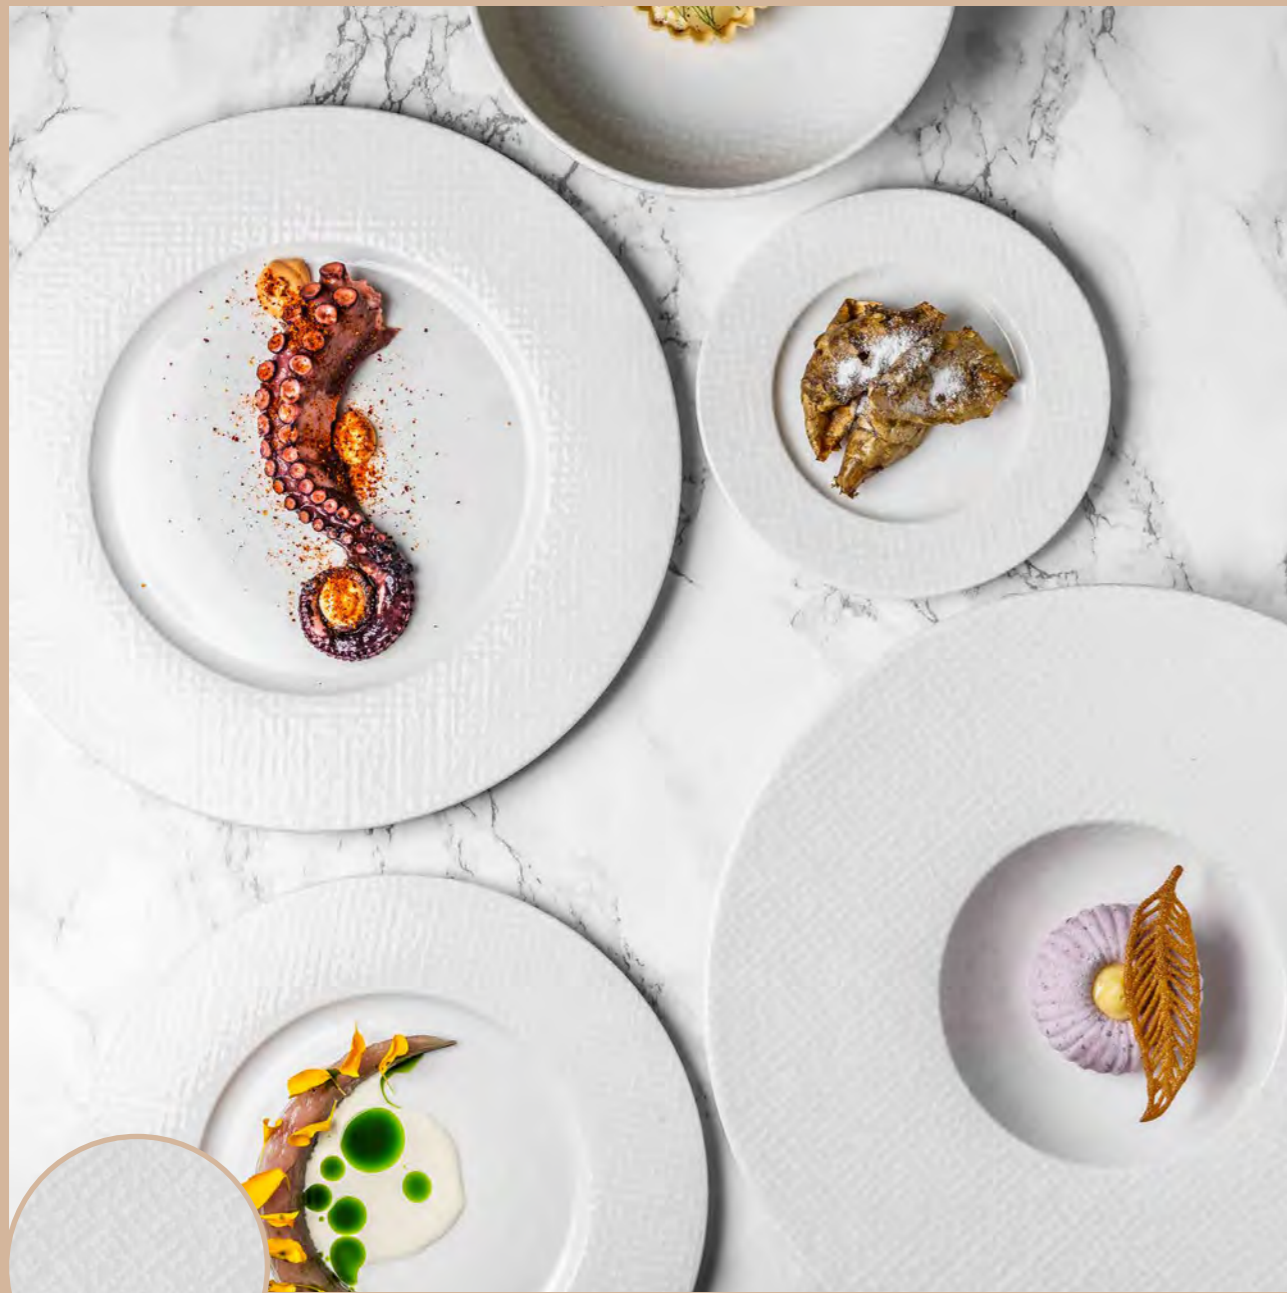

Microwave Safe

Dishwasher Safe

Thermal Shock Resistance

Unique Pieces Reactive Glaze

Premium Porcelain Collection

* Patch

In Bonna's enchanting world, Patch combines the centuries-old cultural houndstooth pattern with the purity of white and porcelain, turning the dining experience into a grand adventure. With different glaze applications, stackable design, scratch-resistant structure, and brand-new shiny digital patterns, Patch becomes the preferred choice of upper-tier restaurants. With its style that enhances the magic of colours, textures, and shapes, Patch allows the magical play of light. The collection is eagerly waiting for creative chefs who successfully use design to highlight the visual appeal of presentations.