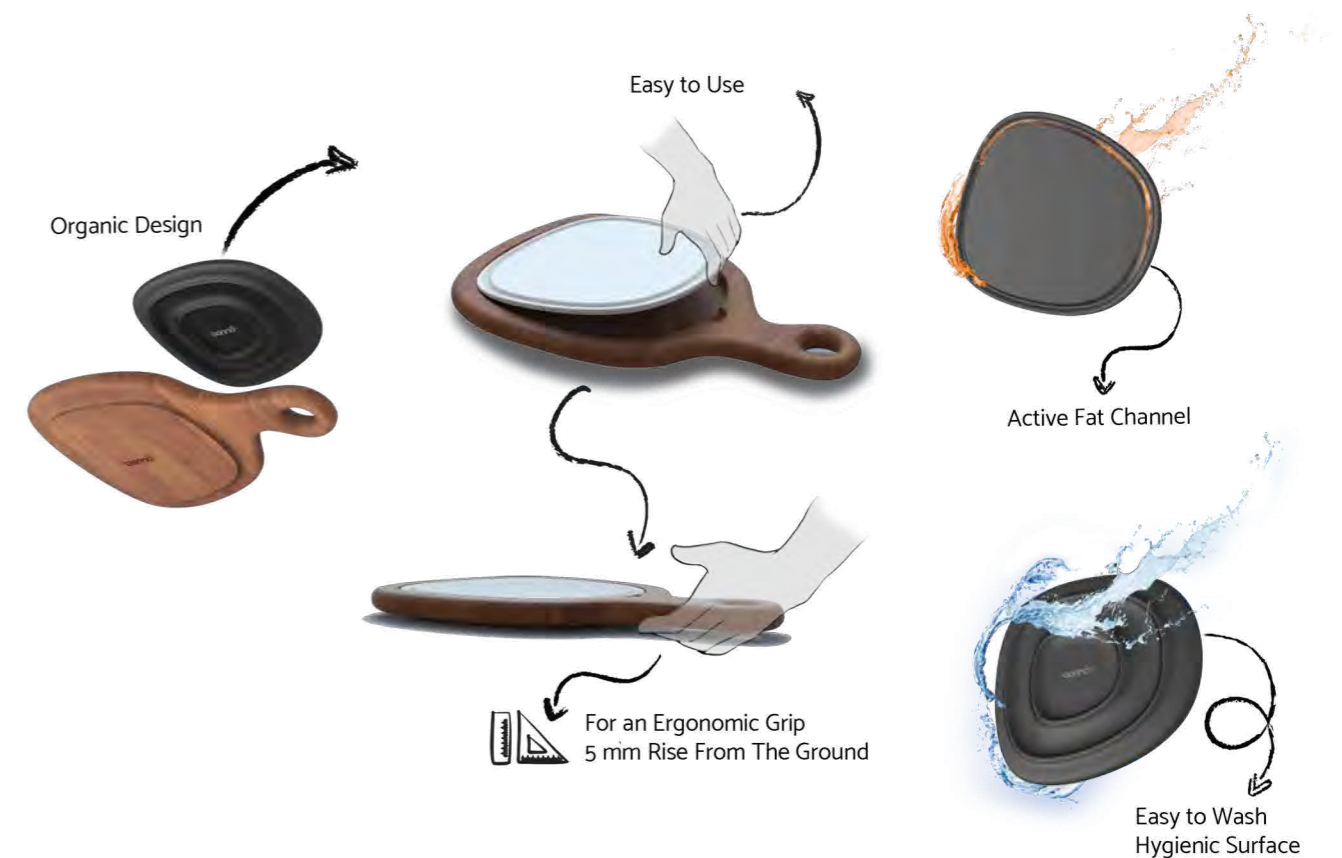

6

Piuma Flat Plate
NOTPIU25DZ
24,5 x 20,5 cm

6

Piuma Flat Plate
GOPIU25DZ
24,5 x 20,5 cm

6

- Designed and manufactured in Turkey
- Ergonomic design, easy to hold
- 2 pcs set – beech wood main plate, porcelain service plate
- 5 mm above the surface for easy grip