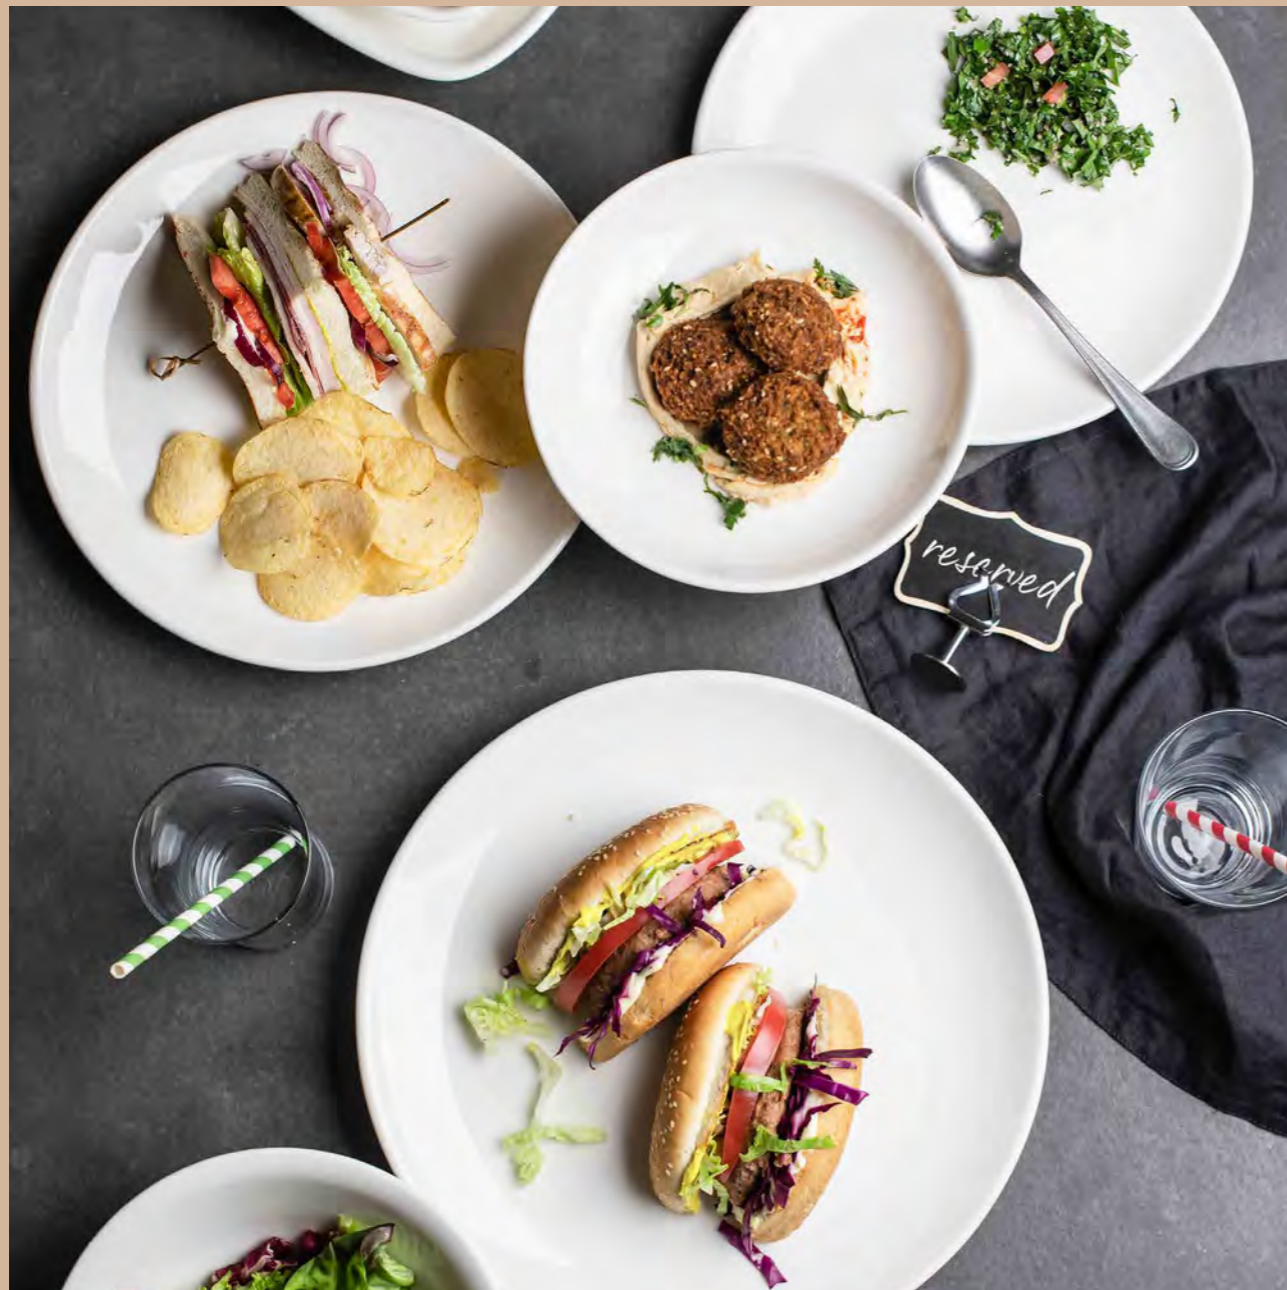

*MOV20OV
20 x 19 cm
MOV25OV
25 x 19 cm
MOV31OV
31 x 24 cm
MOV36OV
36 x 28 cm

12
12
6
6

Rectangular Plate

MOV14DKY
14 cm
MOV16DKY
15 x 9 cm

12
12

Gourmet

A simply stunning range with lasting durability. These robust coupe forms are ready to be hard-working team-mates. Classical plain body with the plenty of space of the coupe form provides different presentation experiences in the right hands.