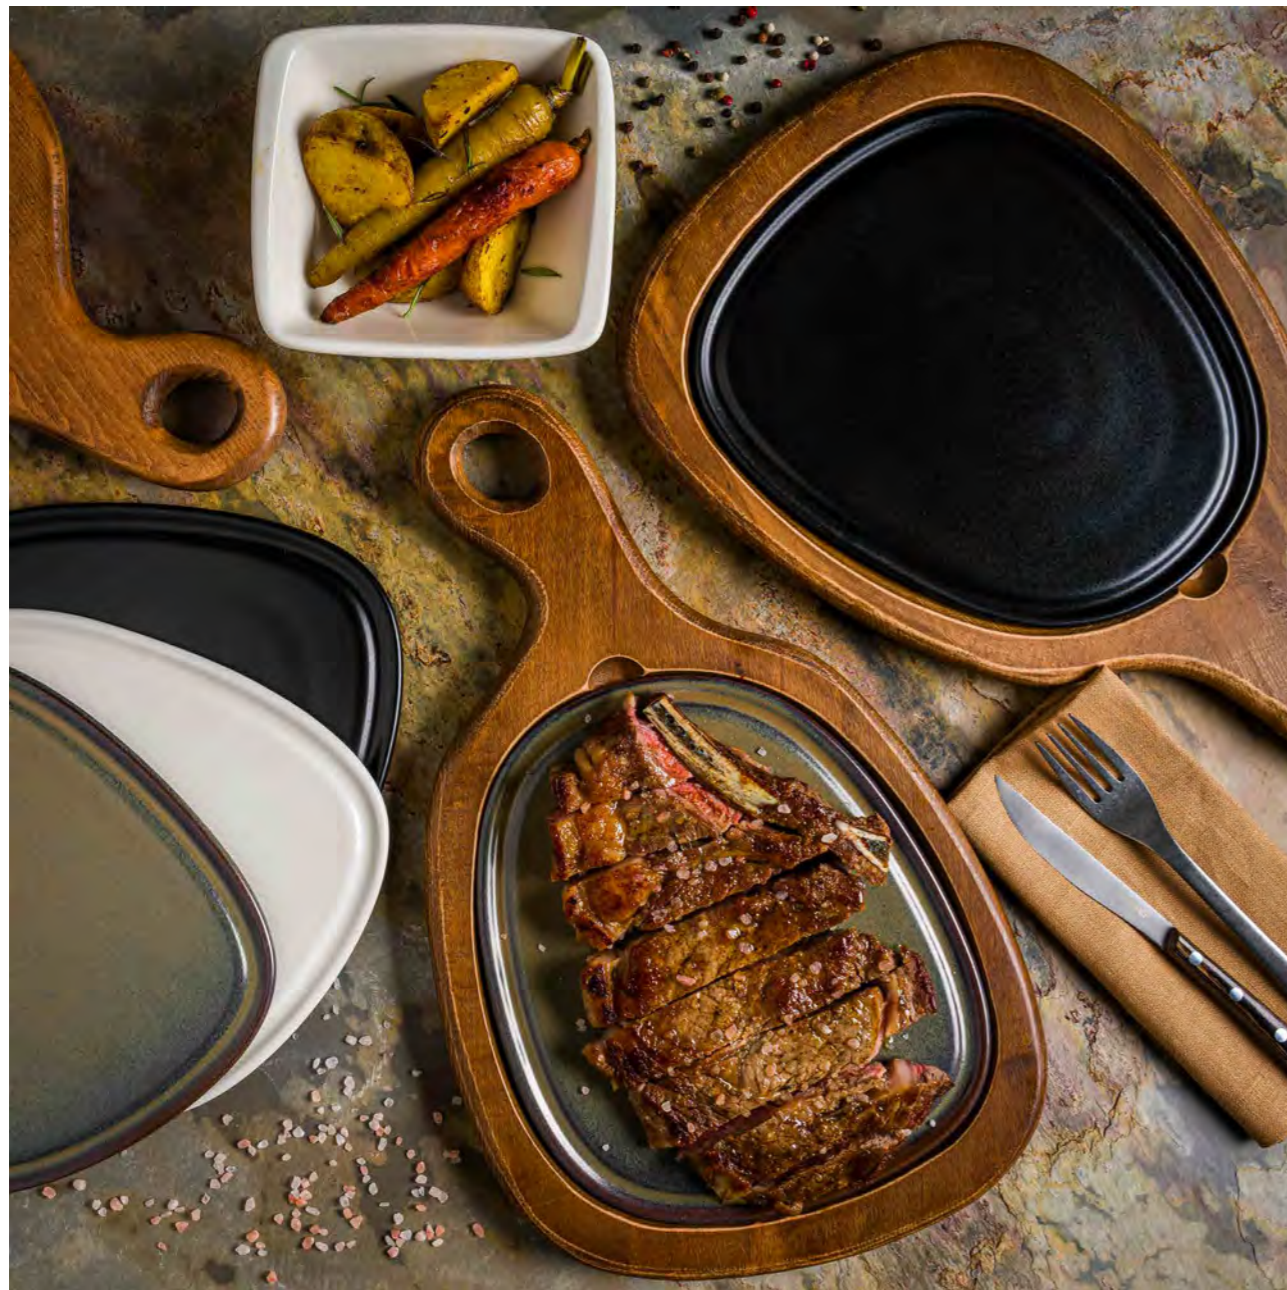

Piuma

Combining warm touch of wood with porcelain's pure and clean texture, Bonna brings an innovative and stylish touch to steak and cheese presentations with PIUMA Collection. Inspired by the goose feathers' unique dirt-repellent structure, Piuma offers ease in usage and cleaning with its separatable wood and ceramic pieces designed for a seamless fit.

Visit this collection online to share

Quantity Per Box

Edge Chip Warranty

Stackable

New Product

6

6

6

6