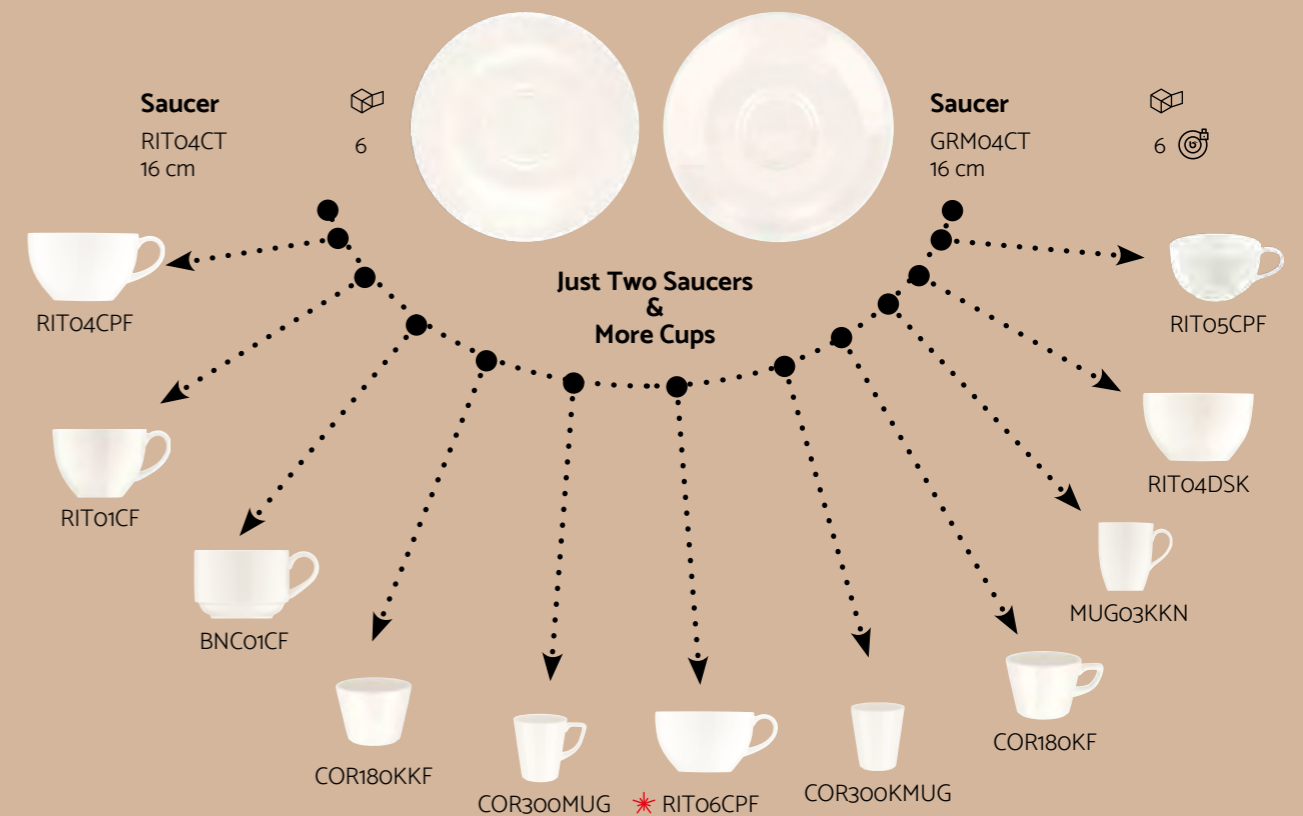

Mugs

The Mugs Collection stands out with its elegant design and durable porcelain material. Ideal for the Horeca sector, this collection includes soft beverage mugs in various sizes and stylish forms. Combining aesthetics with practicality, it offers an easy-to-clean and long-lasting experience.