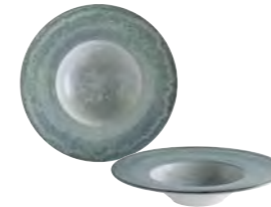

Visit this collection online to share

Quantity Per Box

Edge Chip Warranty

Stackable

New Product

Pizza Plate 6
S-MT-OMIGRM32PZ
32 cm

Flat Plate 12
S-MT-OMIGRM17DZ 17 cm
S-MT-OMIGRM21DZ 21 cm
S-MT-OMIGRM23DZ 23 cm
S-MT-OMIGRM27DZ 27 cm
S-MT-OMIGRM30DZ 6 30 cm